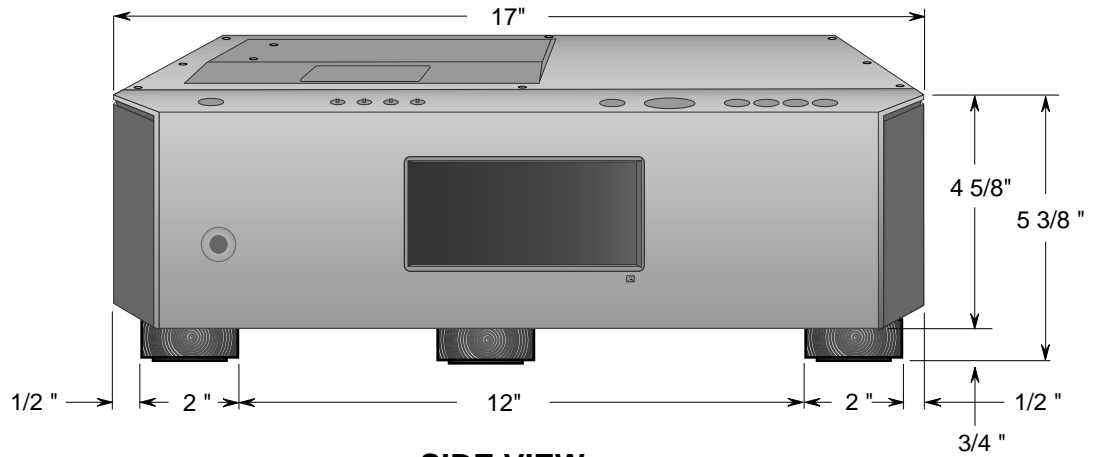

SONY

SCD-1

DESCRIPTION: Super Audio
CD Player
DIMENSIONS (WHD): 17" X 5 1/2" X 17 3/8"
WEIGHT: 58 lbs 7 oz

POWER REQUIREMENTS: 120V AC
CONSUMPTION: 36 Watts

RM-DS1 REMOTE CONTROL

FRONT VIEW

SIDE VIEW