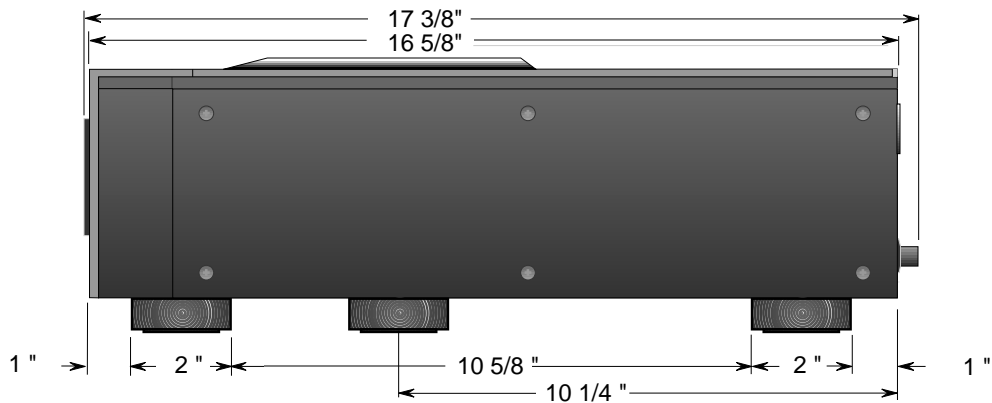

SONY

SCD-1

DESCRIPTION: Super Audio
CD Player
DIMENSIONS (WHD): 17" X 5 1/2" X 17 3/8"
WEIGHT: 58 lbs 7 oz

POWER REQUIREMENTS: 120V AC
CONSUMPTION: 36 Watts

RM-DS1 REMOTE CONTROL

FRONT VIEW

SIDE VIEW

BACK VIEW

NOTE :
WHERE THERE ARE CLOSE TOLERANCES INVOLVED IN CABINET BUILDING OR APPLICATIONS WHICH REQUIRE A GREAT DEGREE OF PRECISION WE RECOMMEND THAT THE PRODUCT ITSELF BE USED TO MAKE THE ACTUAL MEASUREMENTS. SONY WILL NOT BE RESPONSIBLE FOR INACCURACIES IN THE DESIGN OR MANUFACTURE OF ENCLOSURES.